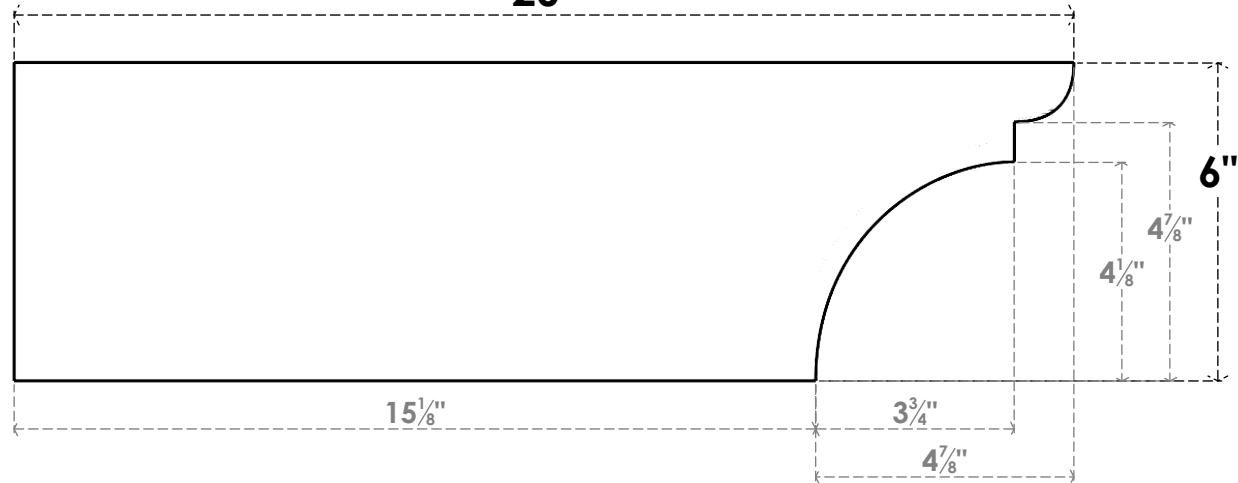

ITEM NUMBER: RFTURO06X06000X20000X006YOR00RCPR

6"W X 6"H X 20"L TIMBERTHANE ROUGH CEDAR YORKTOWN FAUX WOOD OPEN RAFTER TAIL, 6"L END, PRIMED TAN

SIDE PROFILE

FRONT PROFILE

ISOMETRIC

GENERATED DATE : 03/02/2023