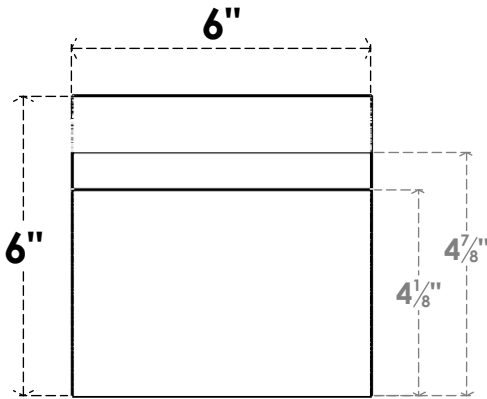

ITEM NUMBER: RFTURO06X06000X20000X006YOR00RCPR

6"W X 6"H X 20"L TIMBERTHANE ROUGH CEDAR YORKTOWN FAUX WOOD OPEN RAFTER TAIL, 6"L END, PRIMED TAN

SIDE PROFILE

FRONT PROFILE

ISOMETRIC

GENERATED DATE : 03/02/2023