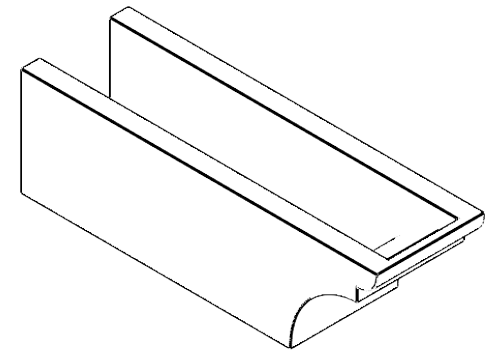

ITEM NUMBER: RFTURO06X06000X20000X006YOR00RCPR

6"W X 6"H X 20"L TIMBERTHANE ROUGH CEDAR YORKTOWN FAUX WOOD OPEN RAFTER TAIL, 6"L END, PRIMED TAN

SIDE PROFILE

FRONT PROFILE

ISOMETRIC

GENERATED DATE : 03/02/2023